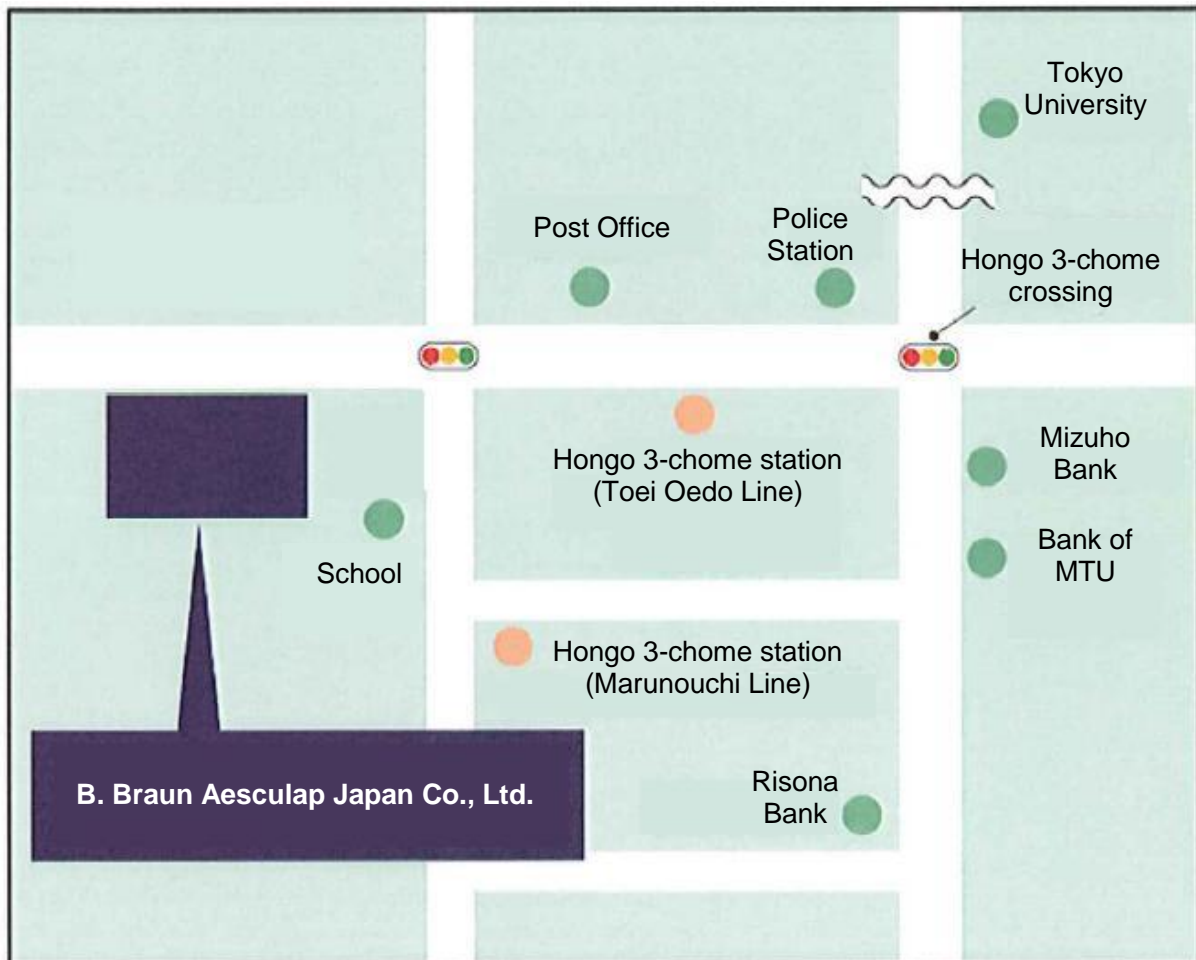

How to find your way to B. Braun Aesculap Japan, Headquarter in Tokyo

**B. Braun Aesculap Japan Co., Ltd.**

2-38-16 Hongo 3-chome, Bunkyo-ku,

Tokyo 113-0033 JAPAN

TEL: +81 3 3814-2525